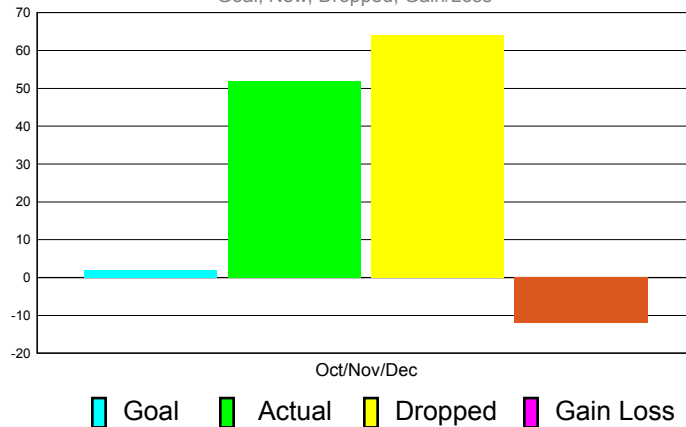

Membership Results 2011-2012

Goal, New, Dropped, Gain/Loss